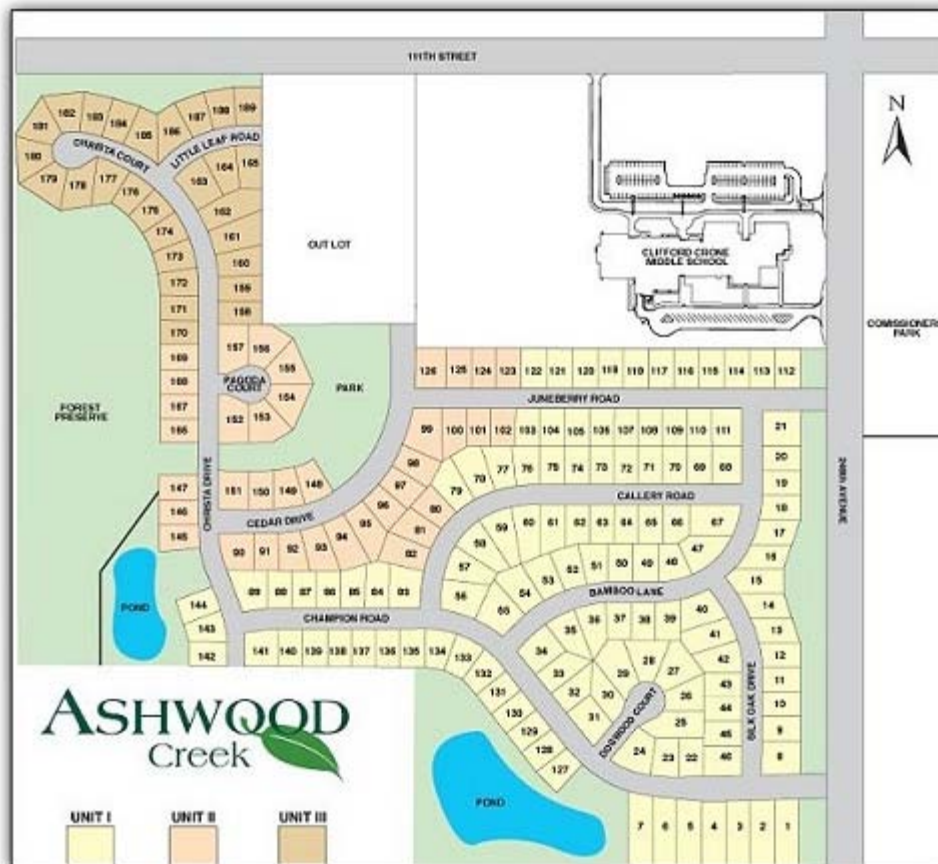

LEARN MORE ABOUT NAPERVILLE

School District 204

City of Naperville Web Site

Chamber of Commerce

Print This Page

[Back To Previous Page](#)

We can build on our lot or yours using your floor plan or one of ours! Contact Us today to schedule an appointment.

Located West of Route 59 & South at the intersection of 111th Street & 248th Street (Behind Crone Middle School)

Call (630.904.9333) or [e-mail](#) our Sales Office Today to Schedule your Appointment
Speak with the builder's representative for additional lots available.