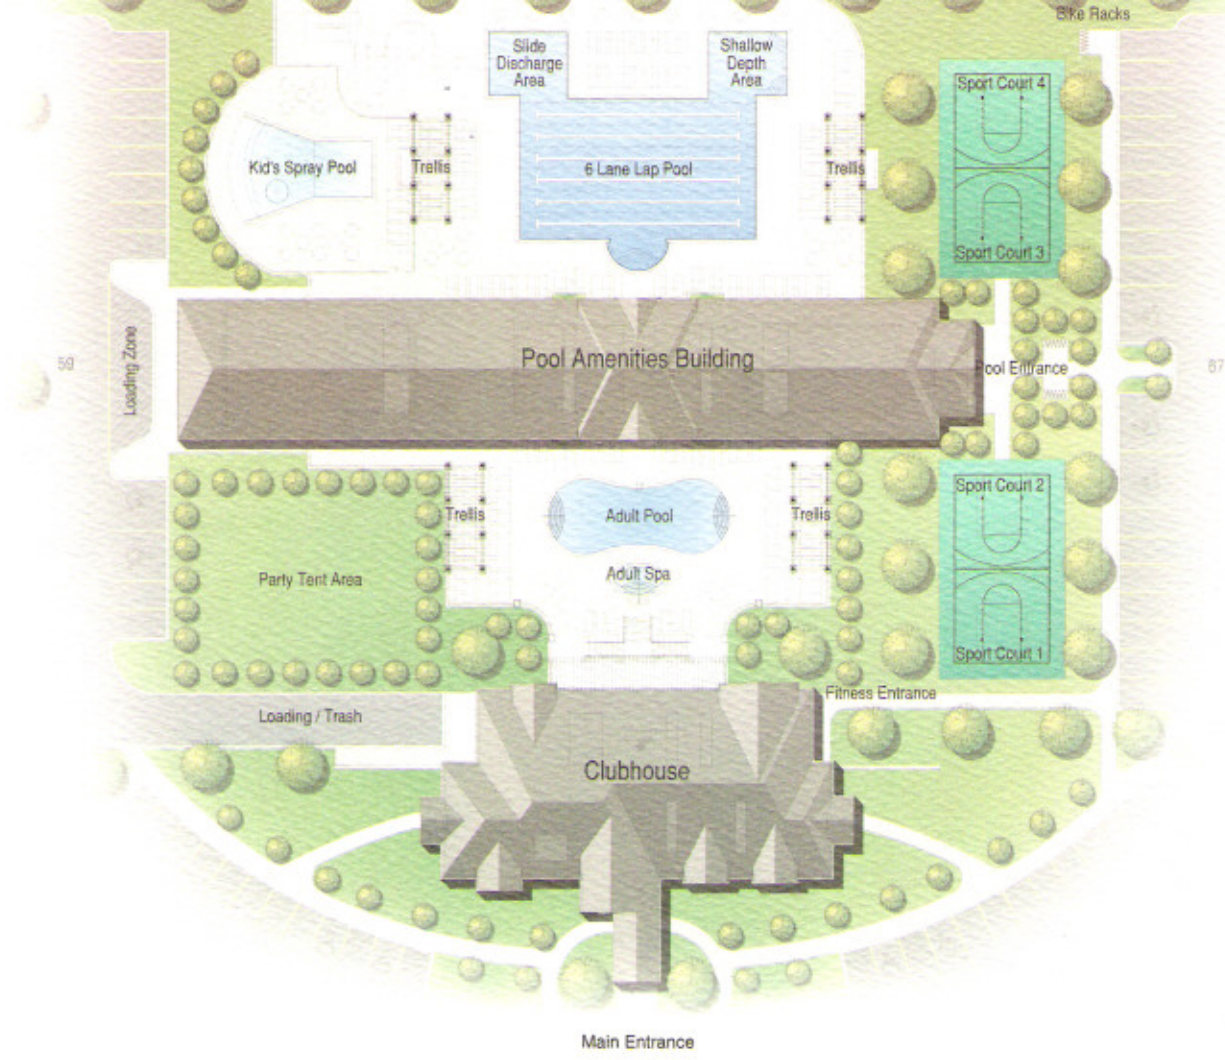

Ashwood Club

Front Elevation

Designed to complement the elegant homes that encompass it, this stylish community clubhouse offers unparalleled opportunities for four seasons of recreation and fun. On warm summer days, the pool area offers you a six-lane lap pool, water slide, separate adult's pool, and a kid's spray pool, while two outdoor Sports Courts' give you a choice of tennis, volleyball or basketball. And adjacent to the pool area, you'll not only find locker rooms, but a recreation room, and a concession stand with a covered eating area.

At the heart of it all is the Clubhouse. Here, you can work up a sweat in the spectacular indoor sports center, or get a great workout at the state-of-the-art fitness center. Prefer something less strenuous? Try taking in the sights from the lovely veranda, or adjourn to the great room, the social hub of the community. As the fortunate residents of Ashwood Park and Ashwood Creek will soon find, Ashwood Club is *the* place to meet...*the* place to enjoy...*the* place to belong.

Rear Elevation

Ashwood Club

Lower Level

- 2-story sport center with basketball court
- Exercise room containing a variety of exercise equipment
- Multi-purpose party room with warming kitchen
- Covered veranda

Ashwood Club

- *Great room with see-thru fireplace*
- *Multi-purpose party room with warming kitchen*
- *Meeting/Conference room*
- *3 season Veranda with see-thru fireplace*

Pool Area

- Water slide
- 6-lane lap pool
- Separate adult pool and spa
- Kid's spray pool
- Concession stand with covered eating area
- Recreation room and locker rooms