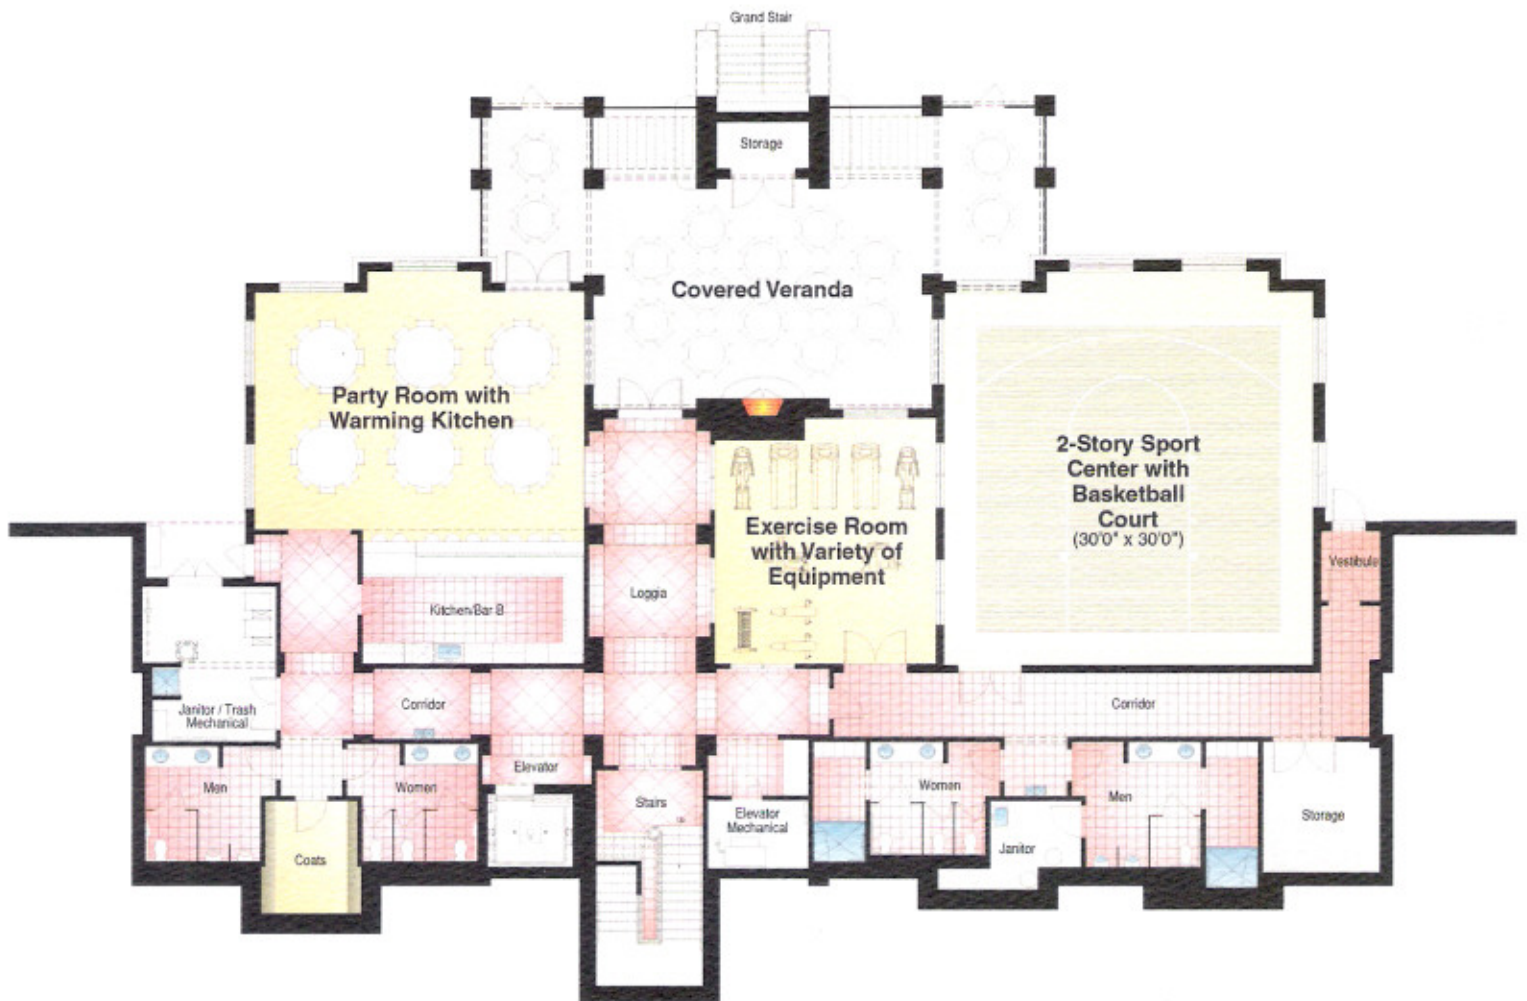

Ashwood Club

Front Elevation

Designed to complement the elegant homes that encompass it, this stylish community clubhouse offers unparalleled opportunities for four seasons of recreation and fun. On warm summer days, the pool area offers you a six-lane lap pool, water slide, separate adult's pool, and a kid's spray pool, while two outdoor Sports Courts' give you a choice of tennis, volleyball or basketball. And adjacent to the pool area, you'll not only find locker rooms, but a recreation room, and a concession stand with a covered eating area.

At the heart of it all is the Clubhouse. Here, you can work up a sweat in the spectacular indoor sports center, or get a great workout at the state-of-the-art fitness center. Prefer something less strenuous? Try taking in the sights from the lovely veranda, or adjourn to the great room, the social hub of the community. As the fortunate residents of Ashwood Park and Ashwood Creek will soon find, Ashwood Club is *the* place to meet...*the* place to enjoy...*the* place to belong.

Rear Elevation

Ashwood Club

Lower Level

- 2-story sport center with basketball court
- Exercise room containing a variety of exercise equipment
- Multi-purpose party room with warming kitchen
- Covered veranda

Ashwood Club

- *Great room with see-thru fireplace*
- *Multi-purpose party room with warming kitchen*
- *Meeting/Conference room*
- *3 season Veranda with see-thru fireplace*

Pool Area

- Water slide
- 6-lane lap pool
- Separate adult pool and spa
- Kid's spray pool
- Concession stand with covered eating area
- Recreation room and locker rooms