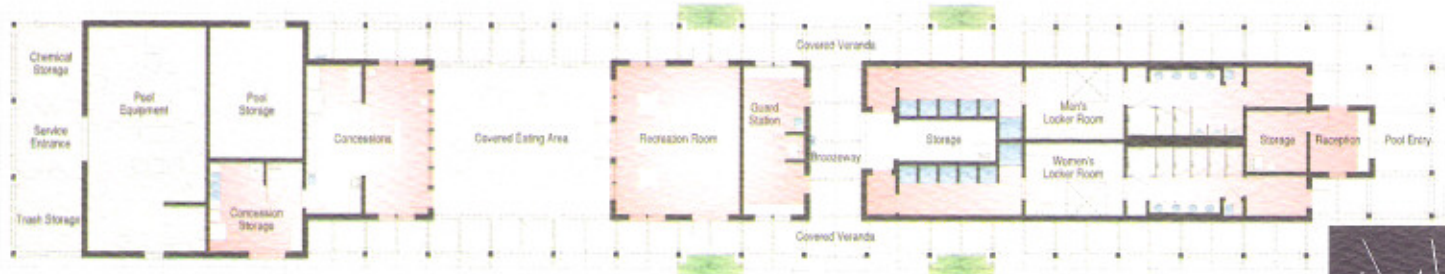

Rear Elevation

Ashwood Club

Lower Level

- 2-story sport center with basketball court
- Exercise room containing a variety of exercise equipment
- Multi-purpose party room with warming kitchen
- Covered veranda

Ashwood Club

- *Great room with see-thru fireplace*
- *Multi-purpose party room with warming kitchen*
- *Meeting/Conference room*
- *3 season Veranda with see-thru fireplace*

Pool Area

- Water slide
- 6-lane lap pool
- Separate adult pool and spa
- Kid's spray pool
- Concession stand with covered eating area
- Recreation room and locker rooms

Ashwood Pool Amenities Building

Amenities Building Floor Plan